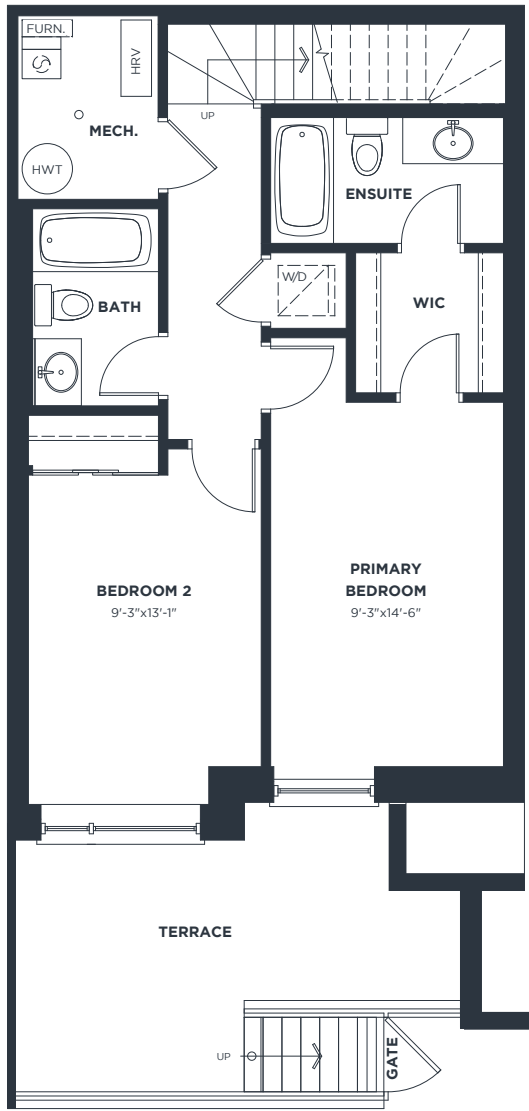

CEDAR

LOWER LEVEL INTERIOR SUITE

SUITE 1252 SQFT.
+184 SQFT. TERRACE AREA

LOWER LEVEL

LEVEL 1