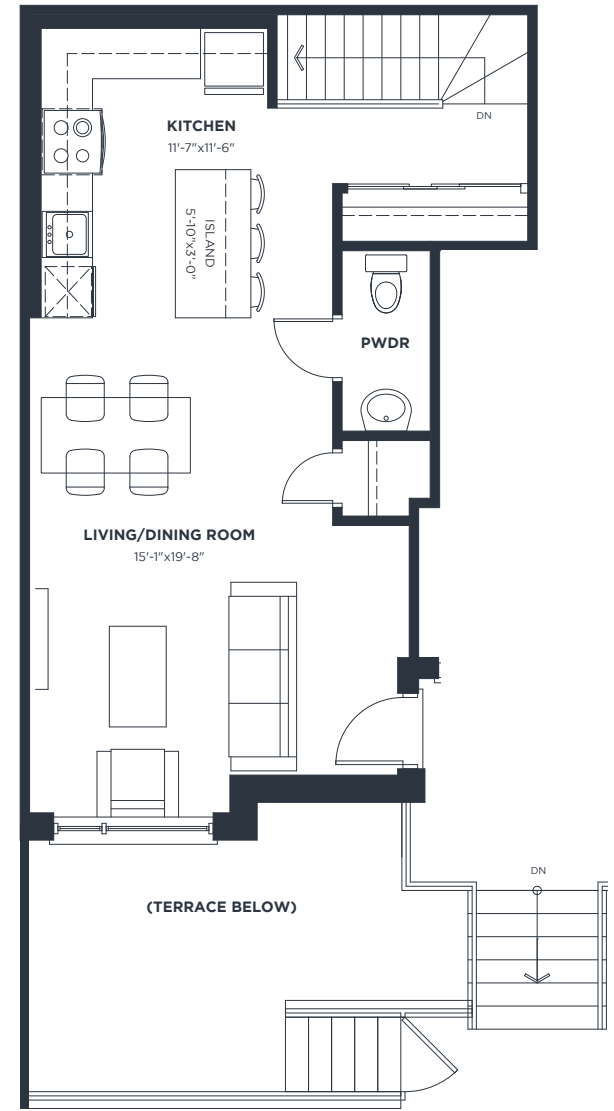

CEDAR

LOWER LEVEL INTERIOR SUITE

SUITE 1252 SQFT.
+184 SQFT. TERRACE AREA

LOWER LEVEL

LEVEL 1