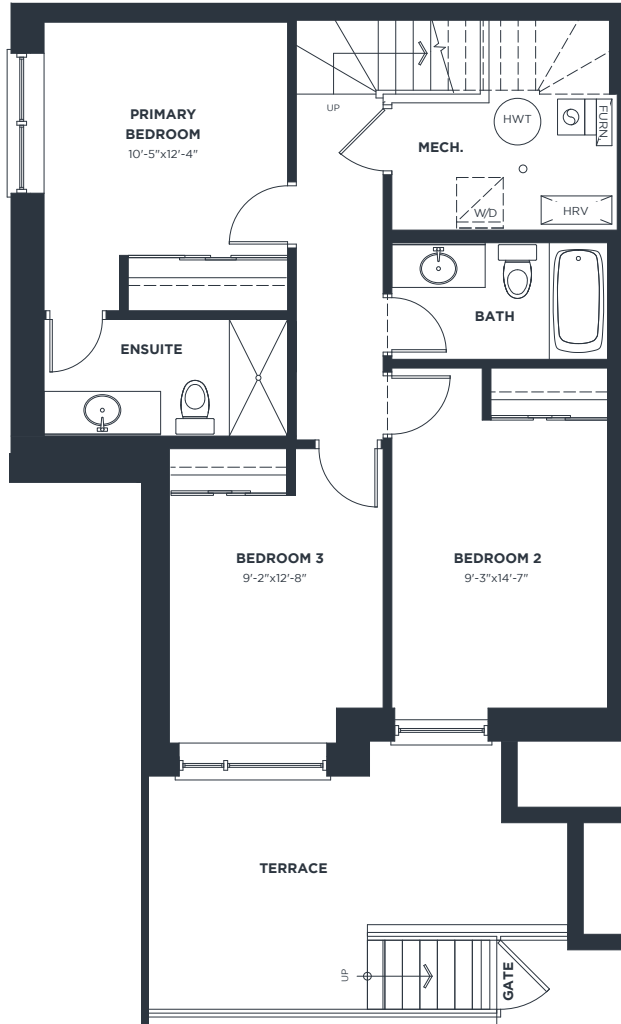

# PINE

## LOWER LEVEL END SUITE

**SUITE 1501 SQFT.**

+183 SQFT. TERRACE AREA | +107 SQFT. BALCONY AREA

LOWER LEVEL

LEVEL 1