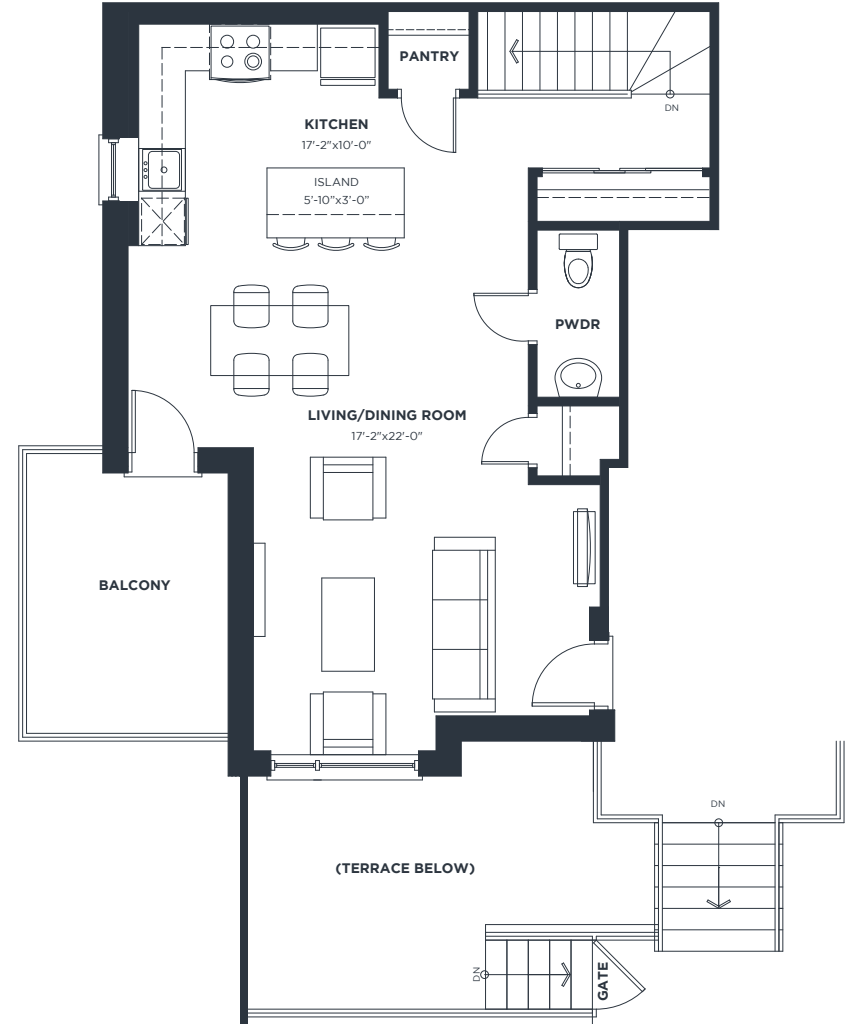

# PINE

## LOWER LEVEL END SUITE

**SUITE 1501 SQFT.**

+183 SQFT. TERRACE AREA | +107 SQFT. BALCONY AREA

LOWER LEVEL

LEVEL 1