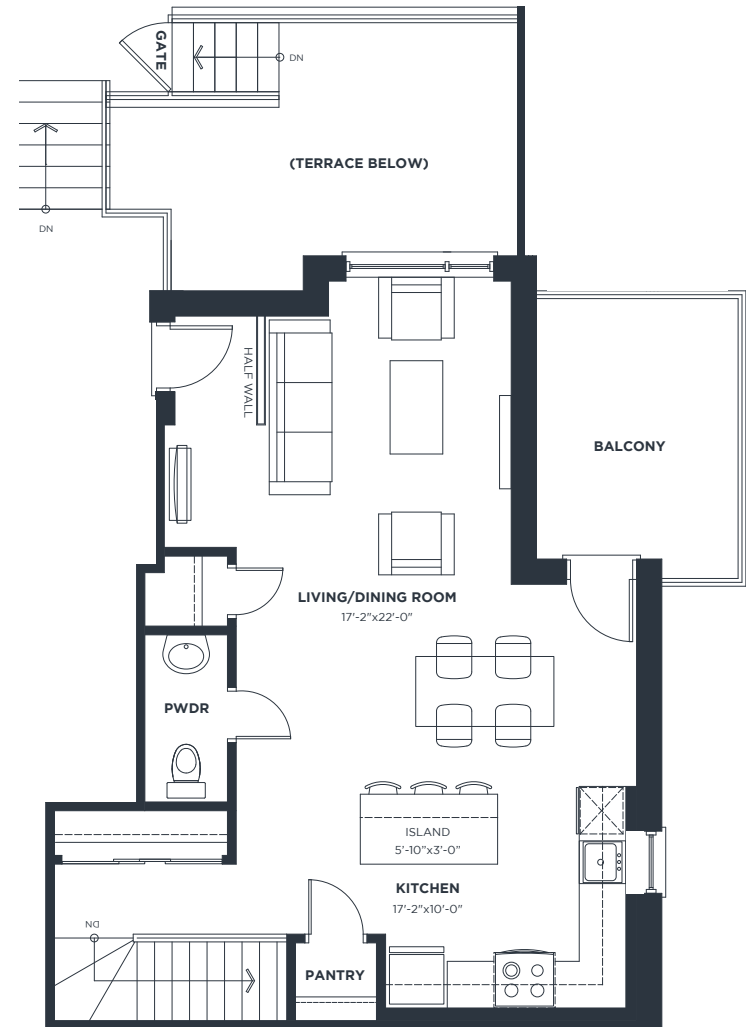

SPRUCE

LOWER LEVEL END SUITE

SUITE 1587 SQFT.

+255 SQFT. TERRACE AREA | +108 SQFT. BALCONY AREA

LOWER LEVEL

LEVEL 1