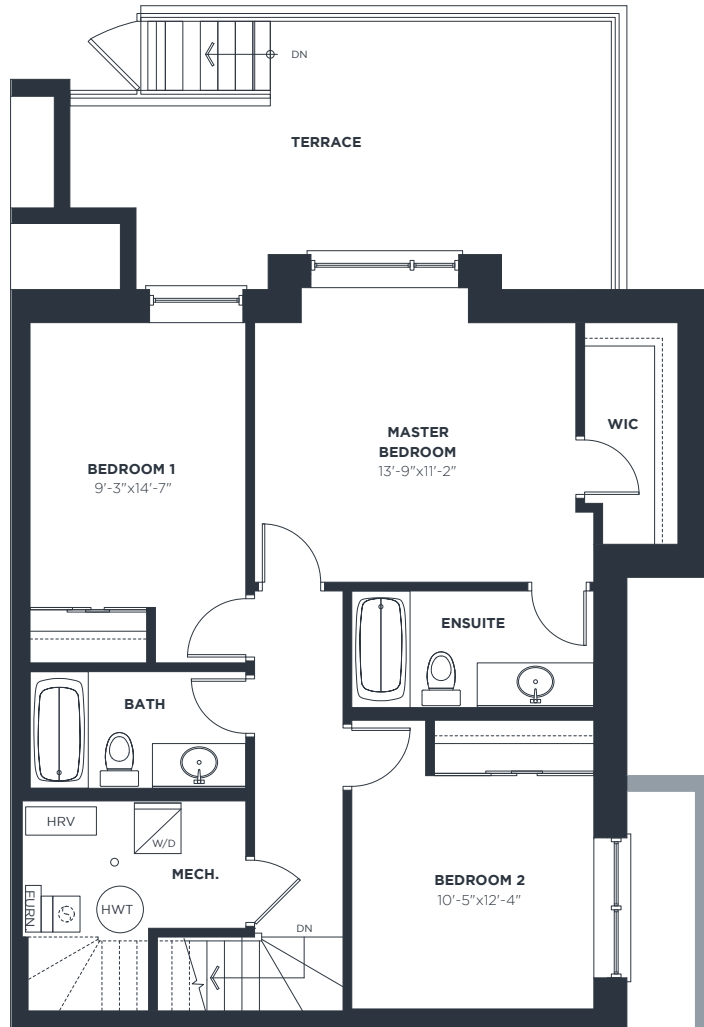

SPRUCE

LOWER LEVEL END SUITE

SUITE 1587 SQFT.

+255 SQFT. TERRACE AREA | +108 SQFT. BALCONY AREA

LOWER LEVEL

LEVEL 1